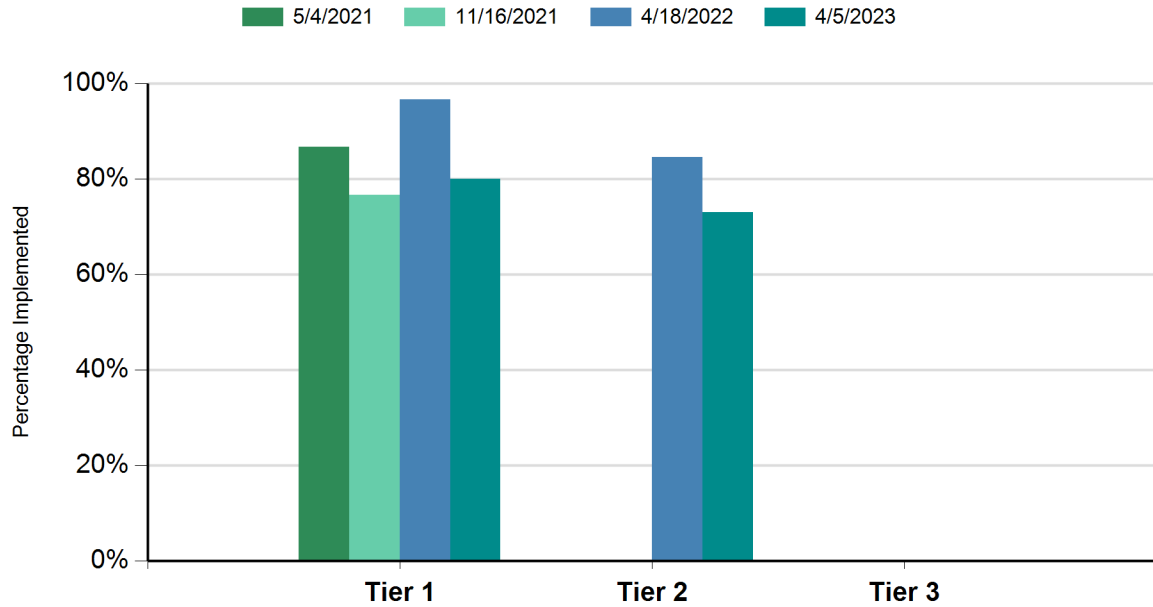

Kelley Elementary School
 Rialto, California

School-Wide PBIS (SWPBIS) Tiered Fidelity Inventory
Kelley Elementary School
5/4/2021 - 4/5/2023

Date Completed	Tier 1	Tier 2	Tier 3
5/4/2021	87%	NA	NA
11/16/2021	77%	NA	NA
4/18/2022	97%	85%	NA
4/5/2023	80%	73%	NA